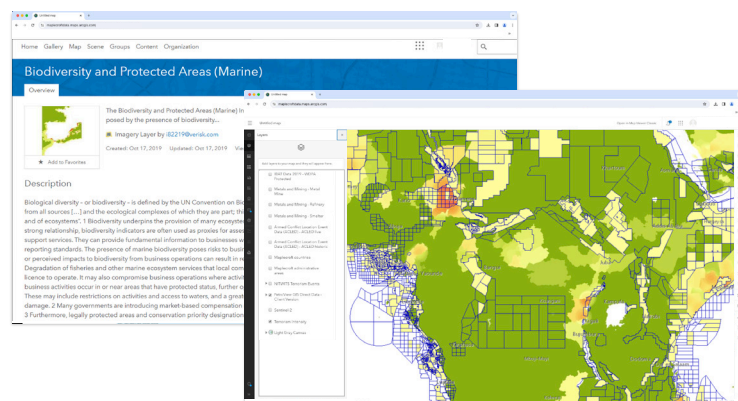

GIS connector

Connect your GIS systems to the world's most powerful global risk data

You can access 190+ Verisk Maplecroft risk issues with our spatial connector for ArcEnterprise, ArcGIS Online, and other compatible GIS solutions. Import the national and subnational data you need to quickly build new levels of insight into your risk exposure.

Map and visualise your risk exposure in minutes

Seamlessly integrate our Global Risk Data into your workflows with our GIS connector.

Key features:

- ✓ Import data from our entire portfolio of risk indices – national and subnational/raster
- ✓ Create custom data models
- ✓ Combine our data with internal business metrics
- ✓ Build and modify custom risk visualisations and dashboards
- ✓ Run updates automatically or at the push of button as new data becomes available

Our RESTful API enables your Desktop or Enterprise based Web GIS systems to connect with our Global Risk Data so you can:

Analyse and visualise risk across your entire global footprint

Track the political, human rights, climate and environmental issues that are most material to you